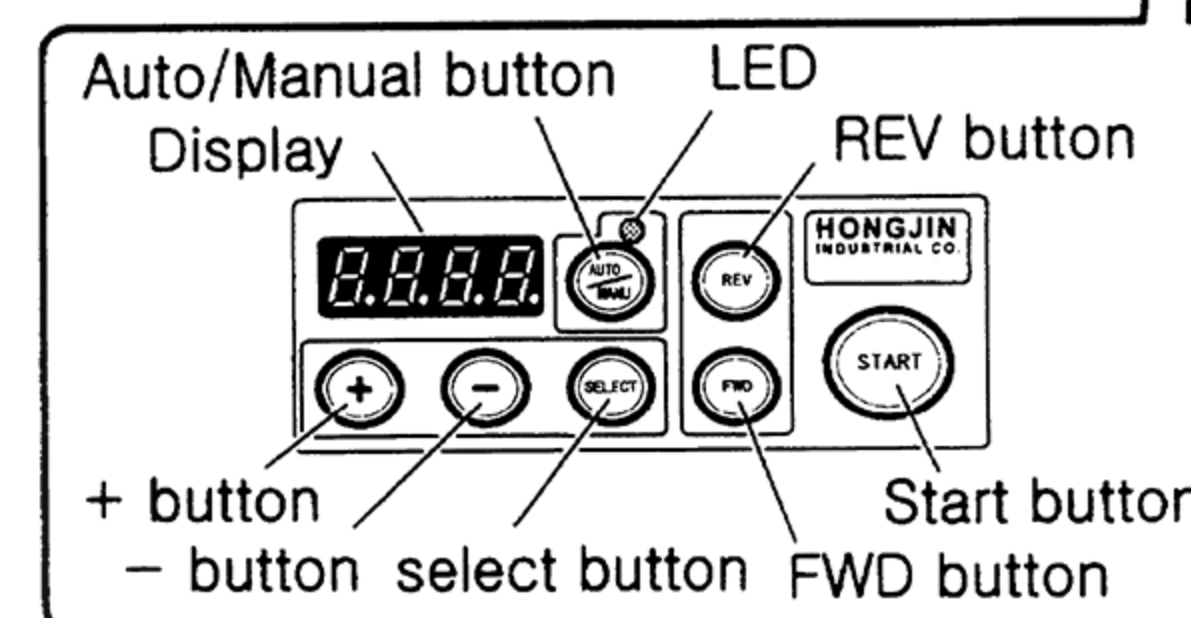

Auto Tape Dispenser RT-7000

Feature

► Widely applicable. Various kinds of tape can be cut and dispensed, including non-adhesive products.

Specification

Model	RT-7000
Applicable Tape	Copper Foil Tape, Cloth Tape, High-Temperature Tape, Masking Tape, Clear Tape, Double-Sided Tape, Acetate Tape and other common tapes
Tape Diameter	Φ30-Φ300 (note 1*)
Cutting Width	6-60mm (note 2*)
Cutting Length	5-999mm (note 3*)
Speed	200mm/sec
Material	Special ABS resin
Power	25W
Voltage	AC100-240V Free Volt
Input Voltage Range	±5%
Weight	2.5kg
Dimension	W116mm xH140mm xD213mm
Remark	Note 1 to 3 might not be available acc. to the type of tape and use conditions.

Identification of Parts

Parts of the switch panel

Lower part of product