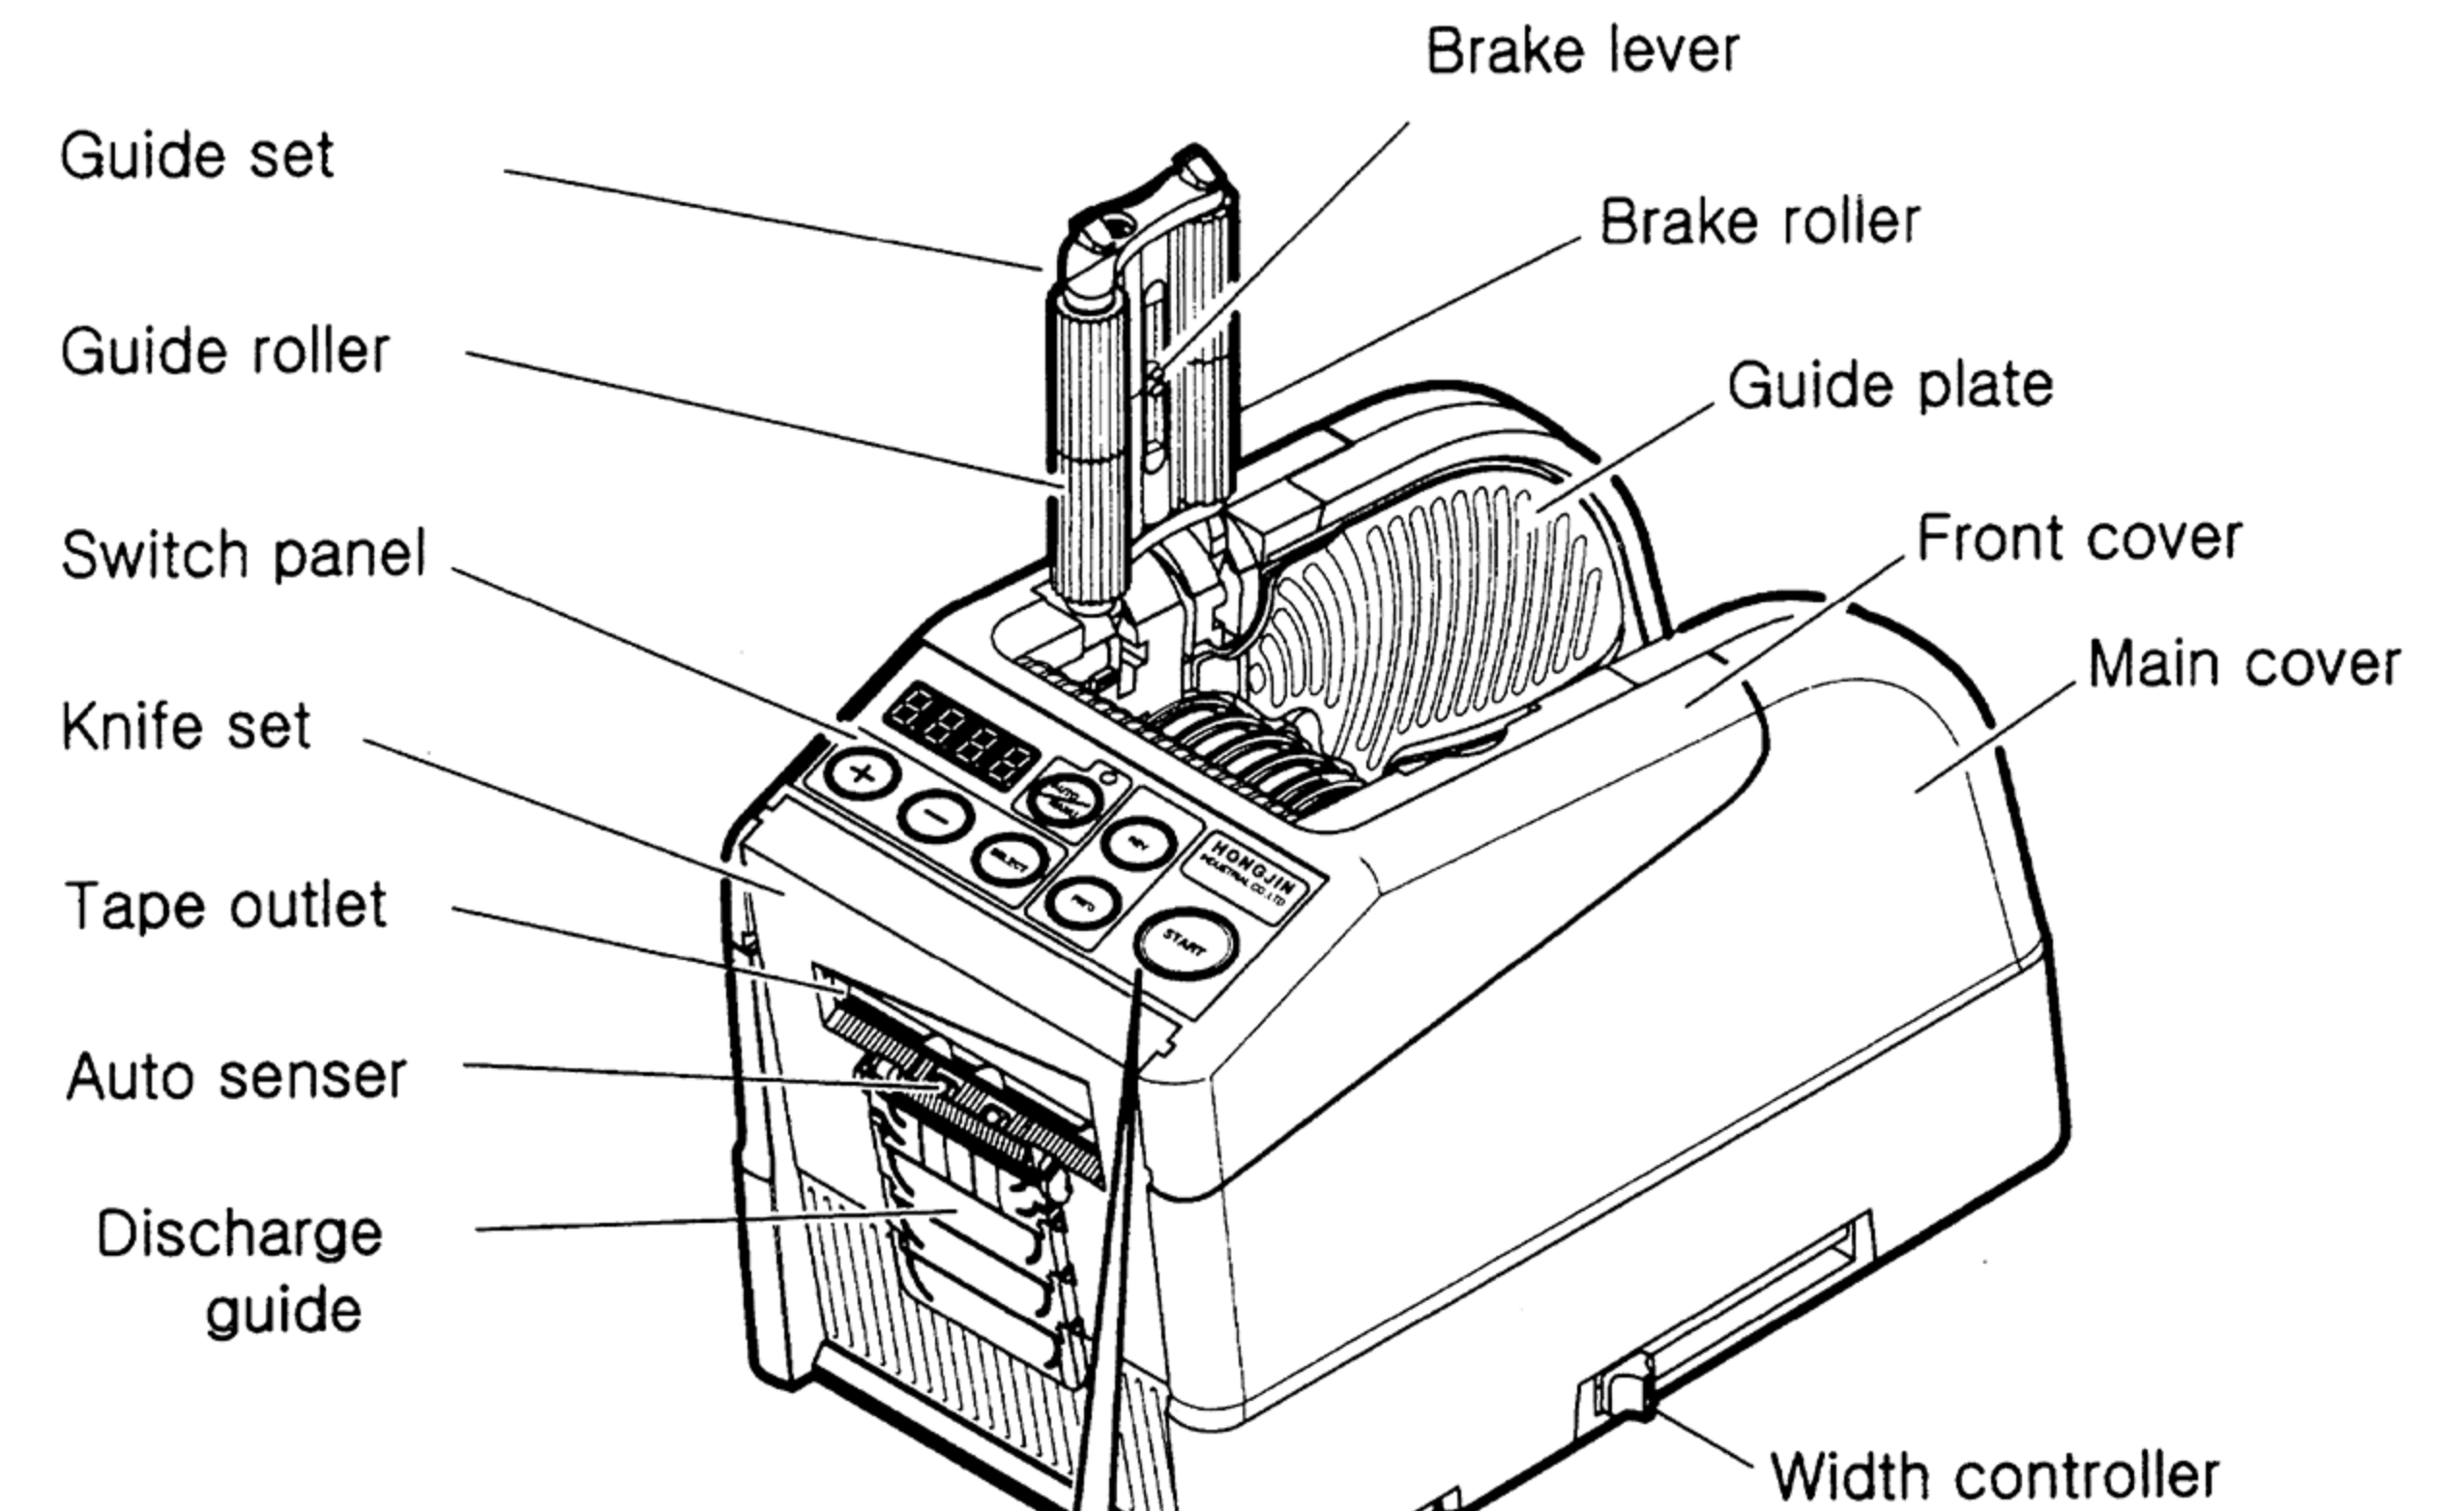

Auto Tape Dispenser RT-7000

Feature

► Widely applicable. Various kinds of tape can be cut and dispensed, including non-adhesive products.

Specification

Model	RT-7000
Applicable Tape	Copper Foil Tape, Cloth Tape, High-Temperature Tape, Masking Tape, Clear Tape, Double-Sided Tape, Acetate Tape and other common tapes
Tape Diameter	Φ30-Φ300 (note 1*)
Cutting Width	6-60mm (note 2*)
Cutting Length	5-999mm (note 3*)
Speed	200mm/sec
Material	Special ABS resin
Power	25W
Voltage	AC100-240V Free Volt
Input Voltage Range	±5%
Weight	2.5kg
Dimension	W116mm xH140mm xD213mm
Remark	Note 1 to 3 might not be available acc. to the type of tape and use conditions.

Identification of Parts

Parts of the switch panel

Lower part of product